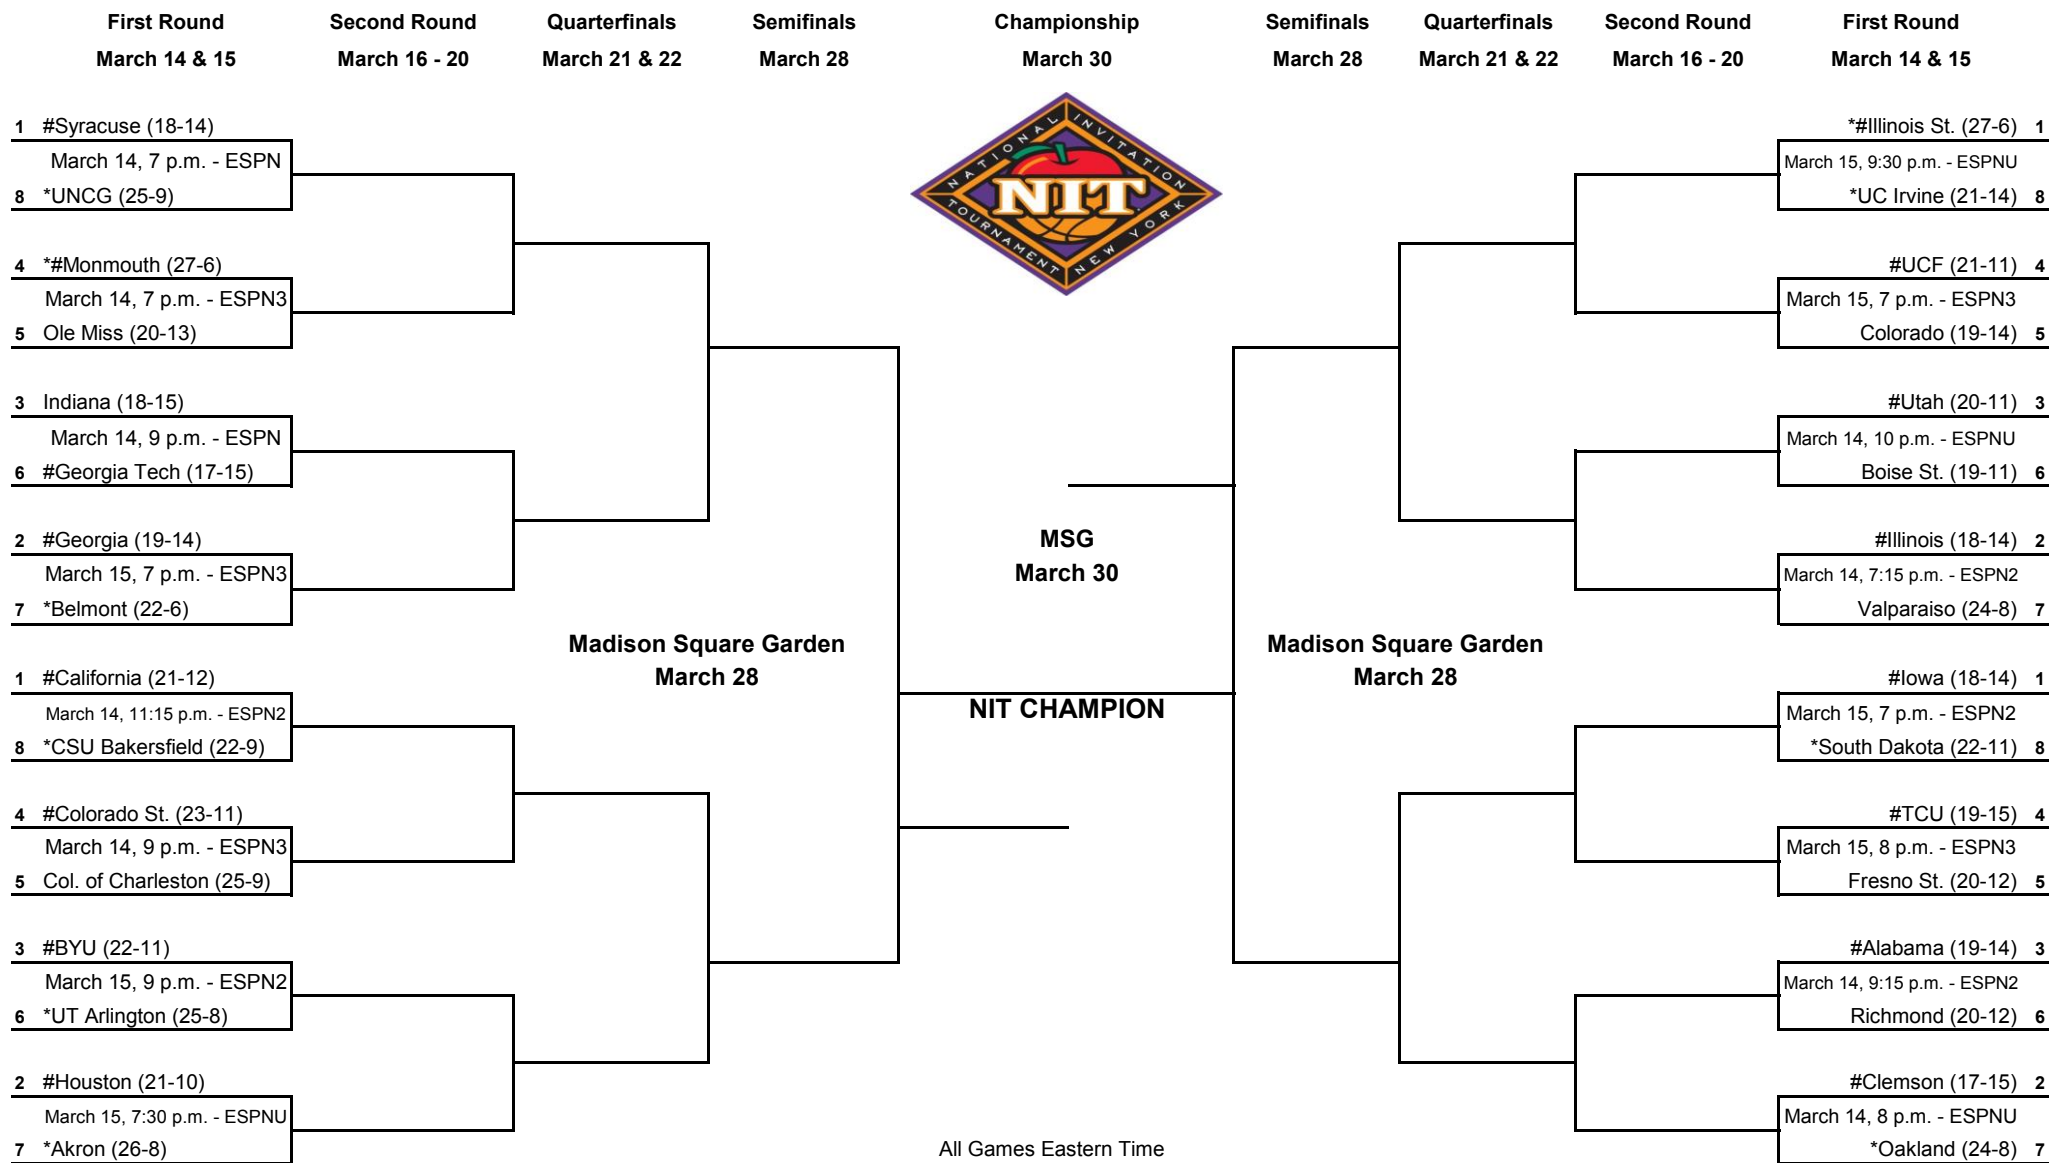

2017 NATIONAL INVITATION TOURNAMENT

All Games Eastern Time

*Automatic Qualifiers - Regular Season Conference Champions

Host Institution