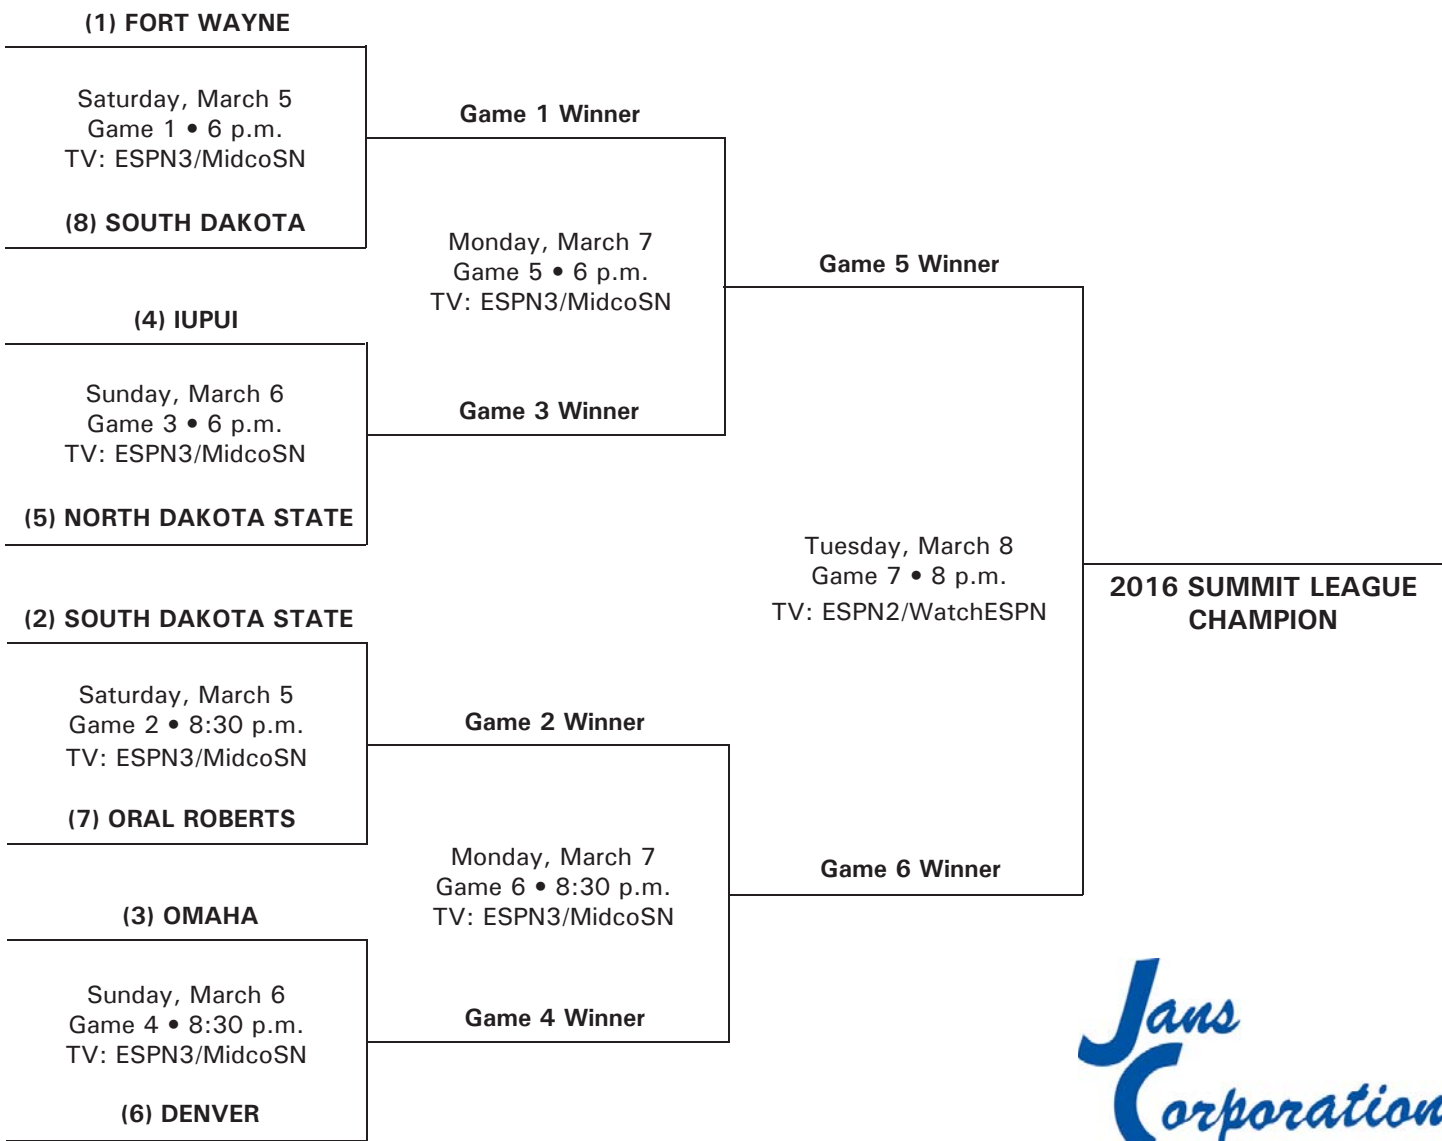

# 2016 SUMMIT LEAGUE MEN'S BASKETBALL CHAMPIONSHIP

MARCH 5-8, 2016  
DENNY SANFORD PREMIER CENTER • SIOUX FALLS, S.D.

**QUARTERFINALS                      SEMIFINALS                      CHAMPIONSHIP**

(All times Central)

The winner of The Summit League Championship earns an automatic NCAA Tournament berth.